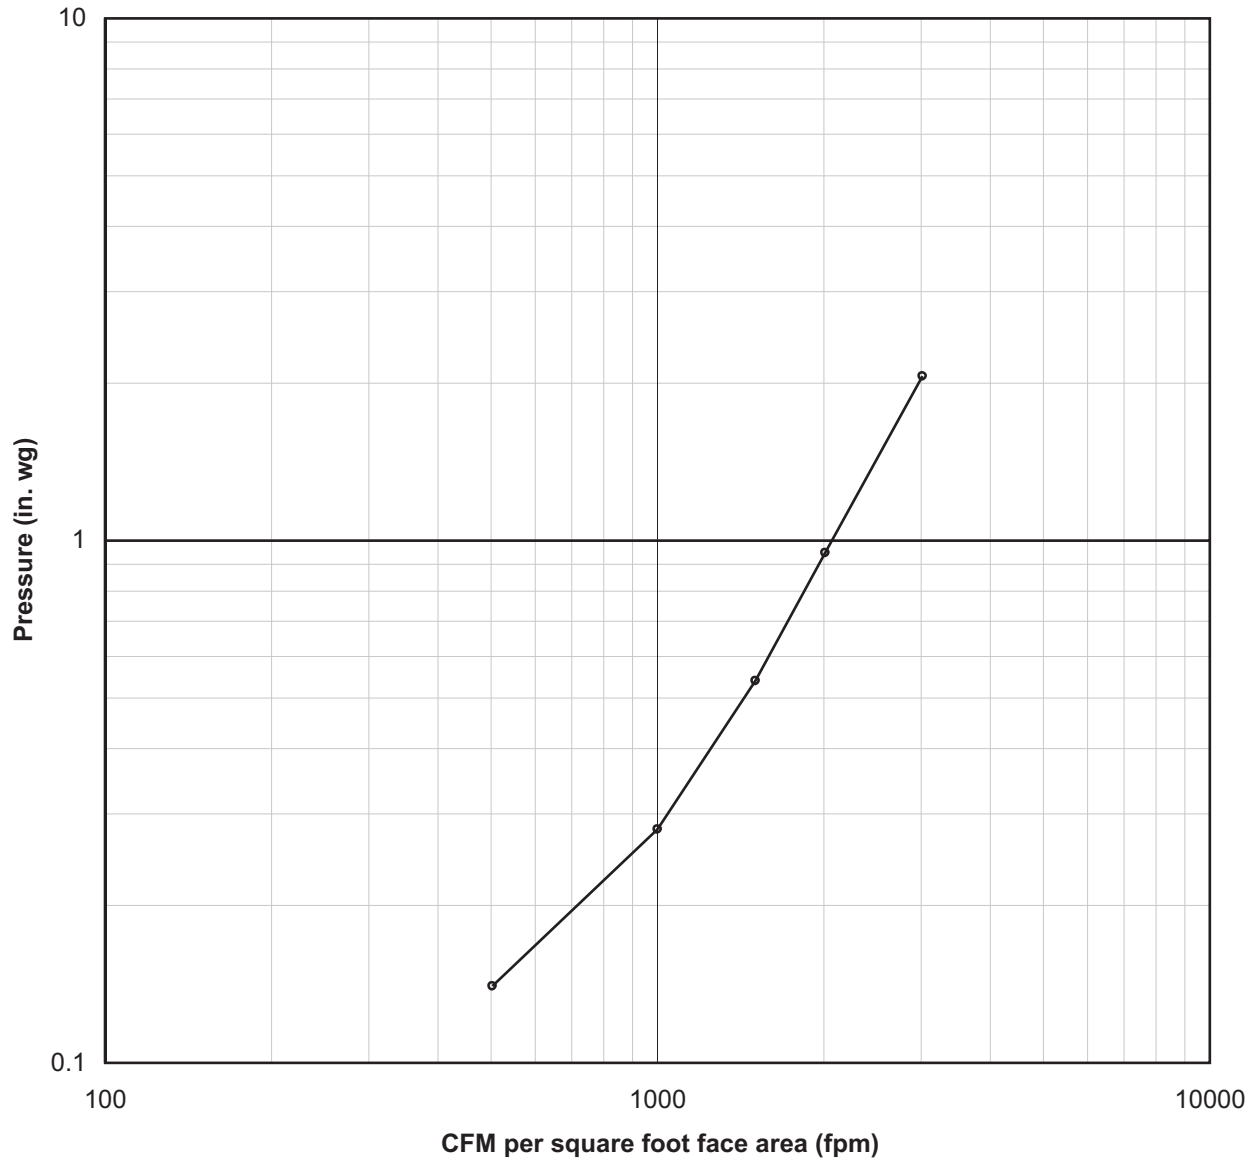

AUTOMATIC WALL SHUTTER - PERFORMANCE DATA MODEL 304SS

PRESSURE DROP
 Standard Air - .075 lbs per cubic foot
 Test Size - 30" x 30"

Tested in accordance to AMCA Standard 500-D using Figure 5.5.

LIMITED WARRANTY